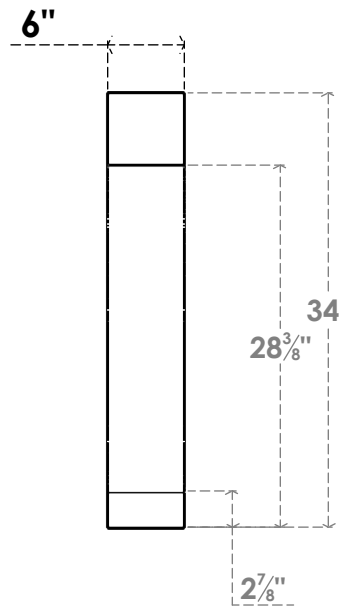

ITEM NUMBER: BRCPC060X26000X34000IMP

6"W X 26"D X 34"H IMPERIAL ARCHITECTURAL GRADE PVC CLOSED KNEE BRACE

SIDE PROFILE

FRONT PROFILE

ISOMETRIC

EKENA MILLWORK
2300 WEST MAIN ST.
CLARKSVILLE, TX 75426
TOLL FREE: 866-607-0453
WWW.EKENAMILLWORK.COM

NOTES

1. INSTALLATION TO BE COMPLETED IN ACCORDANCE WITH MANUFACTURER'S SPECIFICATIONS.
2. DRAWING MAY NOT BE TO SCALE
3. THIS DRAWING IS INTENDED FOR DESIGN AND PLANNING PURPOSES ONLY.
4. ALL INFORMATION CONTAINED HEREIN WAS CURRENT AT THE TIME OF DEVELOPMENT BUT MUST BE REVIEWED AND APPROVED BY THE PRODUCT MANUFACTURER TO BE CONSIDERED ACCURATE.
5. ARCHITECTURAL GRADE PVC PRODUCTS ARE MADE FROM EXPANDED CELLULAR PVC AND COME NATURALLY WHITE BUT MAY BE PAINTED