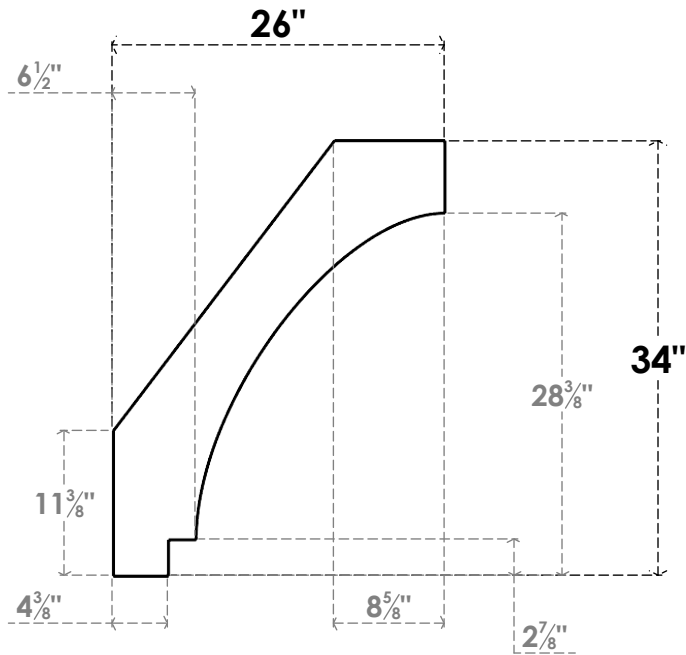

ITEM NUMBER: BRCPC060X26000X34000IMP

6"W X 26"D X 34"H IMPERIAL ARCHITECTURAL GRADE PVC CLOSED KNEE BRACE

SIDE PROFILE

FRONT PROFILE

ISOMETRIC

EKENA MILLWORK
2300 WEST MAIN ST.
CLARKSVILLE, TX 75426
TOLL FREE: 866-607-0453
WWW.EKENAMILLWORK.COM